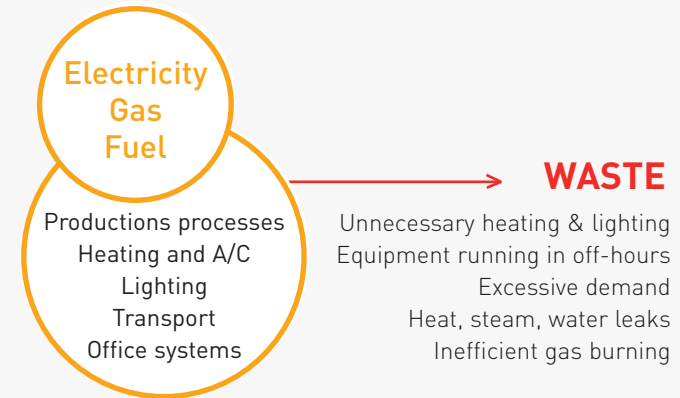

Reduce your energy costs
by up to 30%

Energy

Treasure Hunt

Reduce your Carbon Footprint
Preserve the environment

How Energy Efficient are you?

- Do you know that Energy costs can range from **5 to 20%** of a company's value added?
- Do you know that three 100W lamp lit during off-work hours(*) means **one Ton of CO2** is needlessly released into the atmosphere?
- Do you know that energy costs are **increasing** every year and are expected to continue increasing for the next few years?
- Do you **know** what are your current energy costs?

(*) assume 10 workhours 5 days / week

Energy Treasure Hunt – Your Energy Savings Program

- Focussed effort to eliminate energy waste.
- Powered by Lean Six Sigma: rapid improvement, employee engagement, management commitment.
- Structured around a **3 day event**.
- Recommended by the Environmental Protection Agency